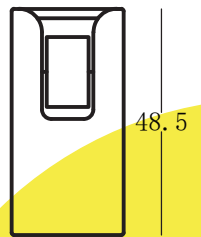

PEARL MAGNETIC TRACK LIGHT

PL-M51-6W

KEYLIGHT

SPAIN

PRODUCTOS DE ILUMINACION

—24—

SPECIFICATIONS

Product Code	PL-M51-6W
Color Temperature	3000/4000k
Power	6W
Input Voltage	24V
Finishing Color	Sandy Black / Glossy Gold
Beam Angle	120°
Installation	Magnetic Track Mounted
CRI	80/90
Product Size	L118MM*W24mm * H48.5mm
Certification	CE/CCC
IP Ration	IP20
Warranty	3 years

24V

CE IP20

CRI90