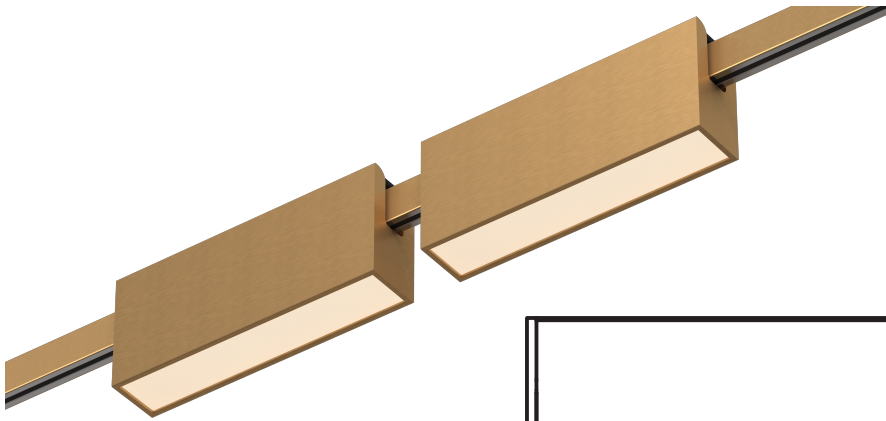

# PEARL MAGNETIC TRACK LIGHT

## PL-M51-6W

**KEYLIGHT**

SPAIN

PRODUCTOS DE ILUMINACION

—24—

## SPECIFICATIONS

Product Code	PL-M51-6W
Color Temperature	3000/4000k
Power	6W
Input Voltage	24V
Finishing Color	Sandy Black / Glossy Gold
Beam Angle	120°
Installation	Magnetic Track Mounted
CRI	80/90
Product Size	L118MM*W24mm * H48.5mm
Certification	CE/CCC
IP Ration	IP20
Warranty	3 years